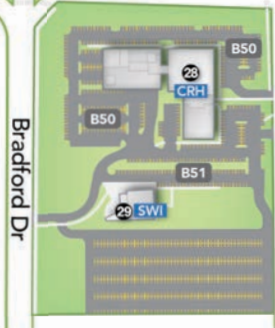

1. **ELC** Early Learning Center
2. **NCH** North Campus Residence Hall
3. **FFH** Frank Franz Hall
4. **MOR** Morton Hall
- 4a. Black Box Theatre
5. **UGG** Union Grove Gallery and Meeting Hall
6. **SPR** Spragins Hall
7. **ROB** Roberts Hall
- 7a. Roberts Recital Hall
8. **CTC** Conf. Training Center / Charger Café / Parking Office
- 8a. Exhibit Hall
9. **CCH** Central Campus Residence Hall
10. **BEV** Bevill Center
11. **NUR** Nursing Building
12. **LIB** M. Louis Salmon Library
13. Amphitheater
14. **WIL** Wilson Hall/Disability Support
- 14a. Wilson Theatre

For additional information visit our website at www.uah.edu

15. **I2C** Invention to Innovation Center (I²C)
16. **BAB** Business Administration Bldg
- 16a. Chan Auditorium
17. **UFC** University Fitness Center
18. **IMF** Intermodal Parking Facility
- 18a. Public Safety
19. **CGU** Charger Union
- 19a. Redstone Federal Credit Union
20. **SST** Shelby Center for Sci. and Techn.
21. **FSR** Fraternity / Sorority Row
22. **SCH** Southeast Campus Housing
23. Charger Village Food Court
24. **CGV** Charger Village
25. **ACU** Alabama Credit Union
26. Altenkirch Lawn
27. **SSE** Student Services Bldg./Admissions/ Campus Visits
28. **CRH** Robert "Bud" Cramer Research Hall (NSSTC and NOAA Weather Forecasting Office)