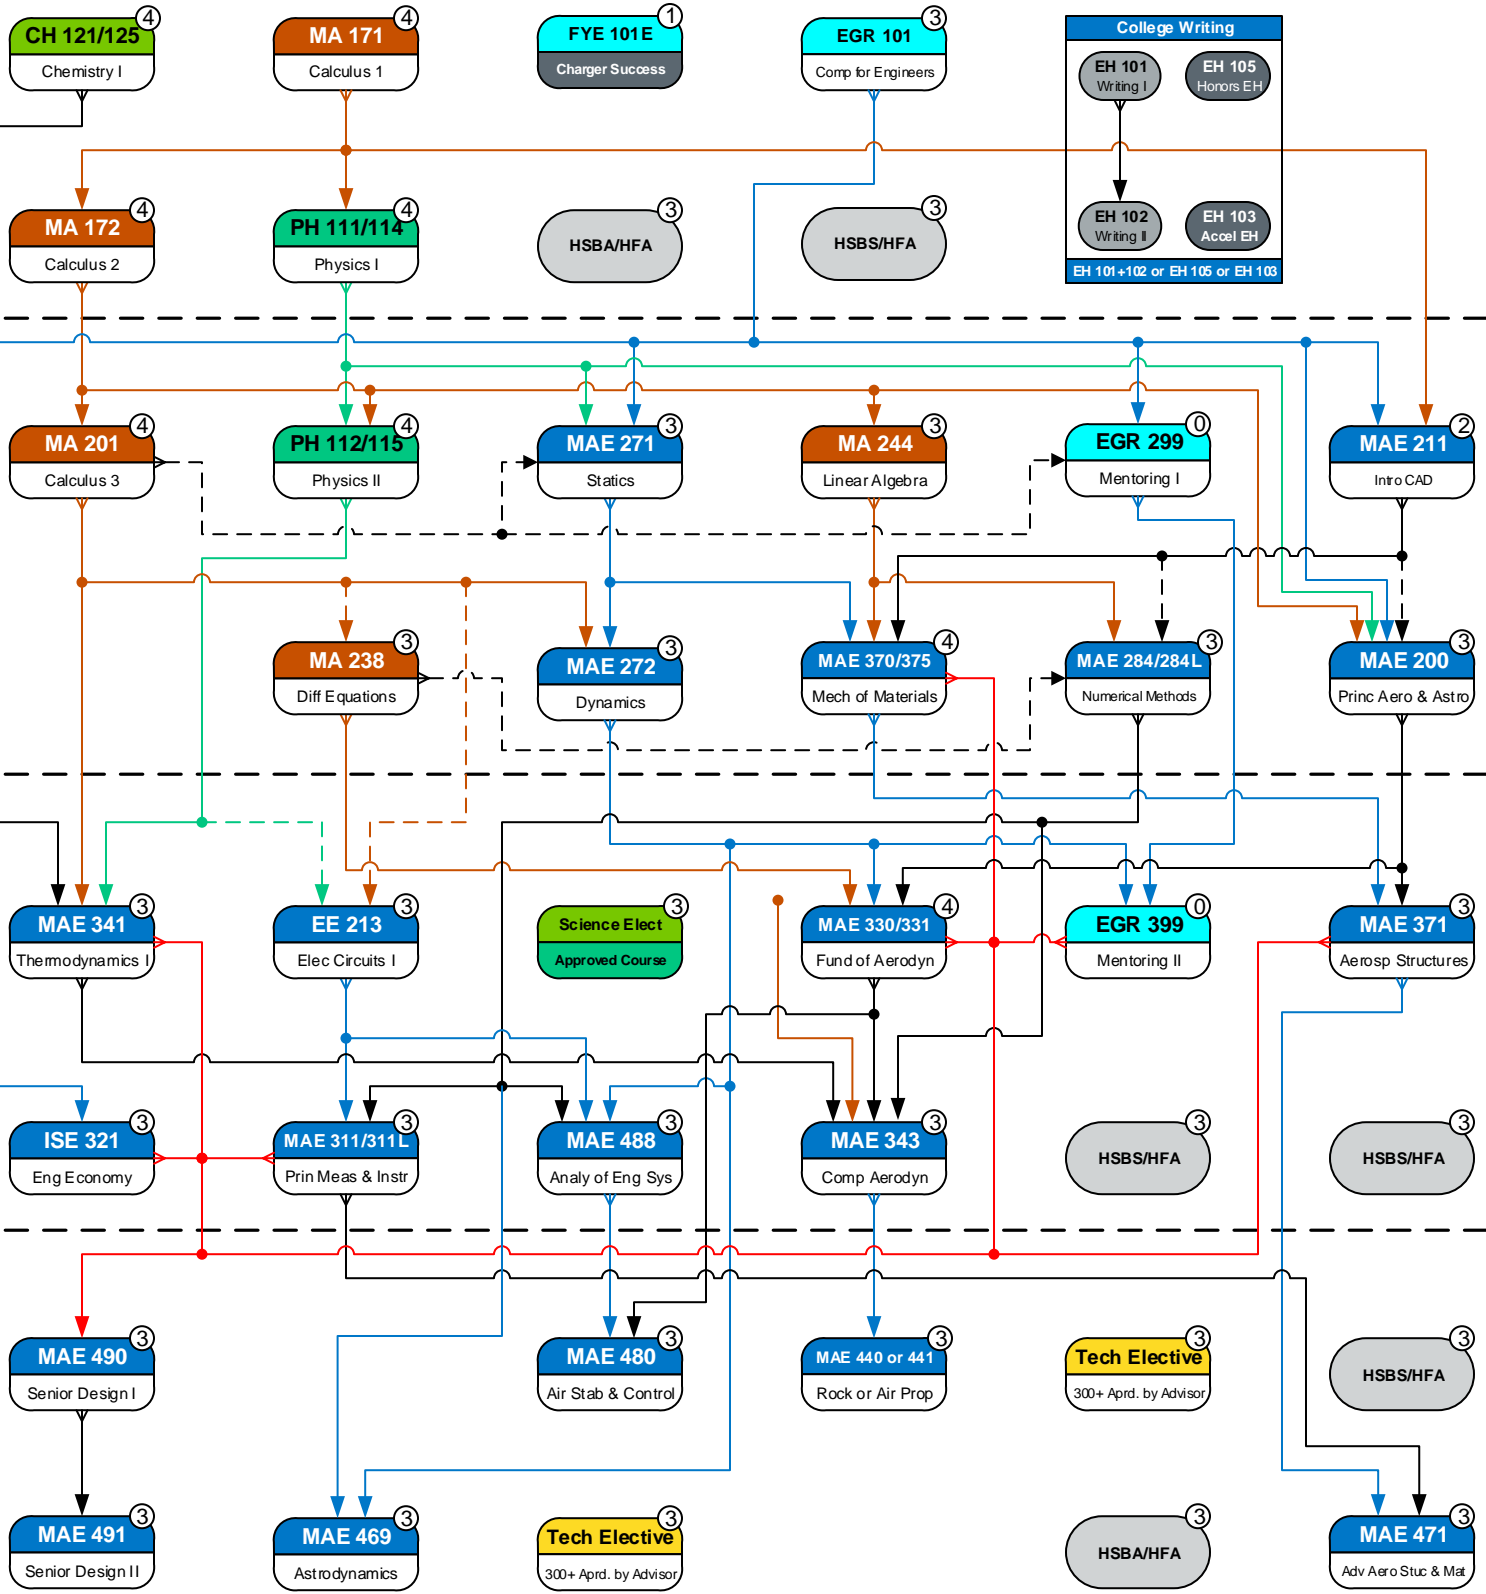

YEAR ONE

YEAR TWO

YEAR THREE

YEAR FOUR

Legend Updated: 6/17/24	Mathematics	Engineering General	College Writing	Credit Hours
	Physics	Engineering Major	History, Social & Behavioral Science Humanity & Fine Art	Prerequisite
	Chemistry / Biology	Engineering Elective	Offered only in semester listed	Prereq/concurrency

Note: No ET (Engineering Technology) courses may be used to satisfy degree requirements.