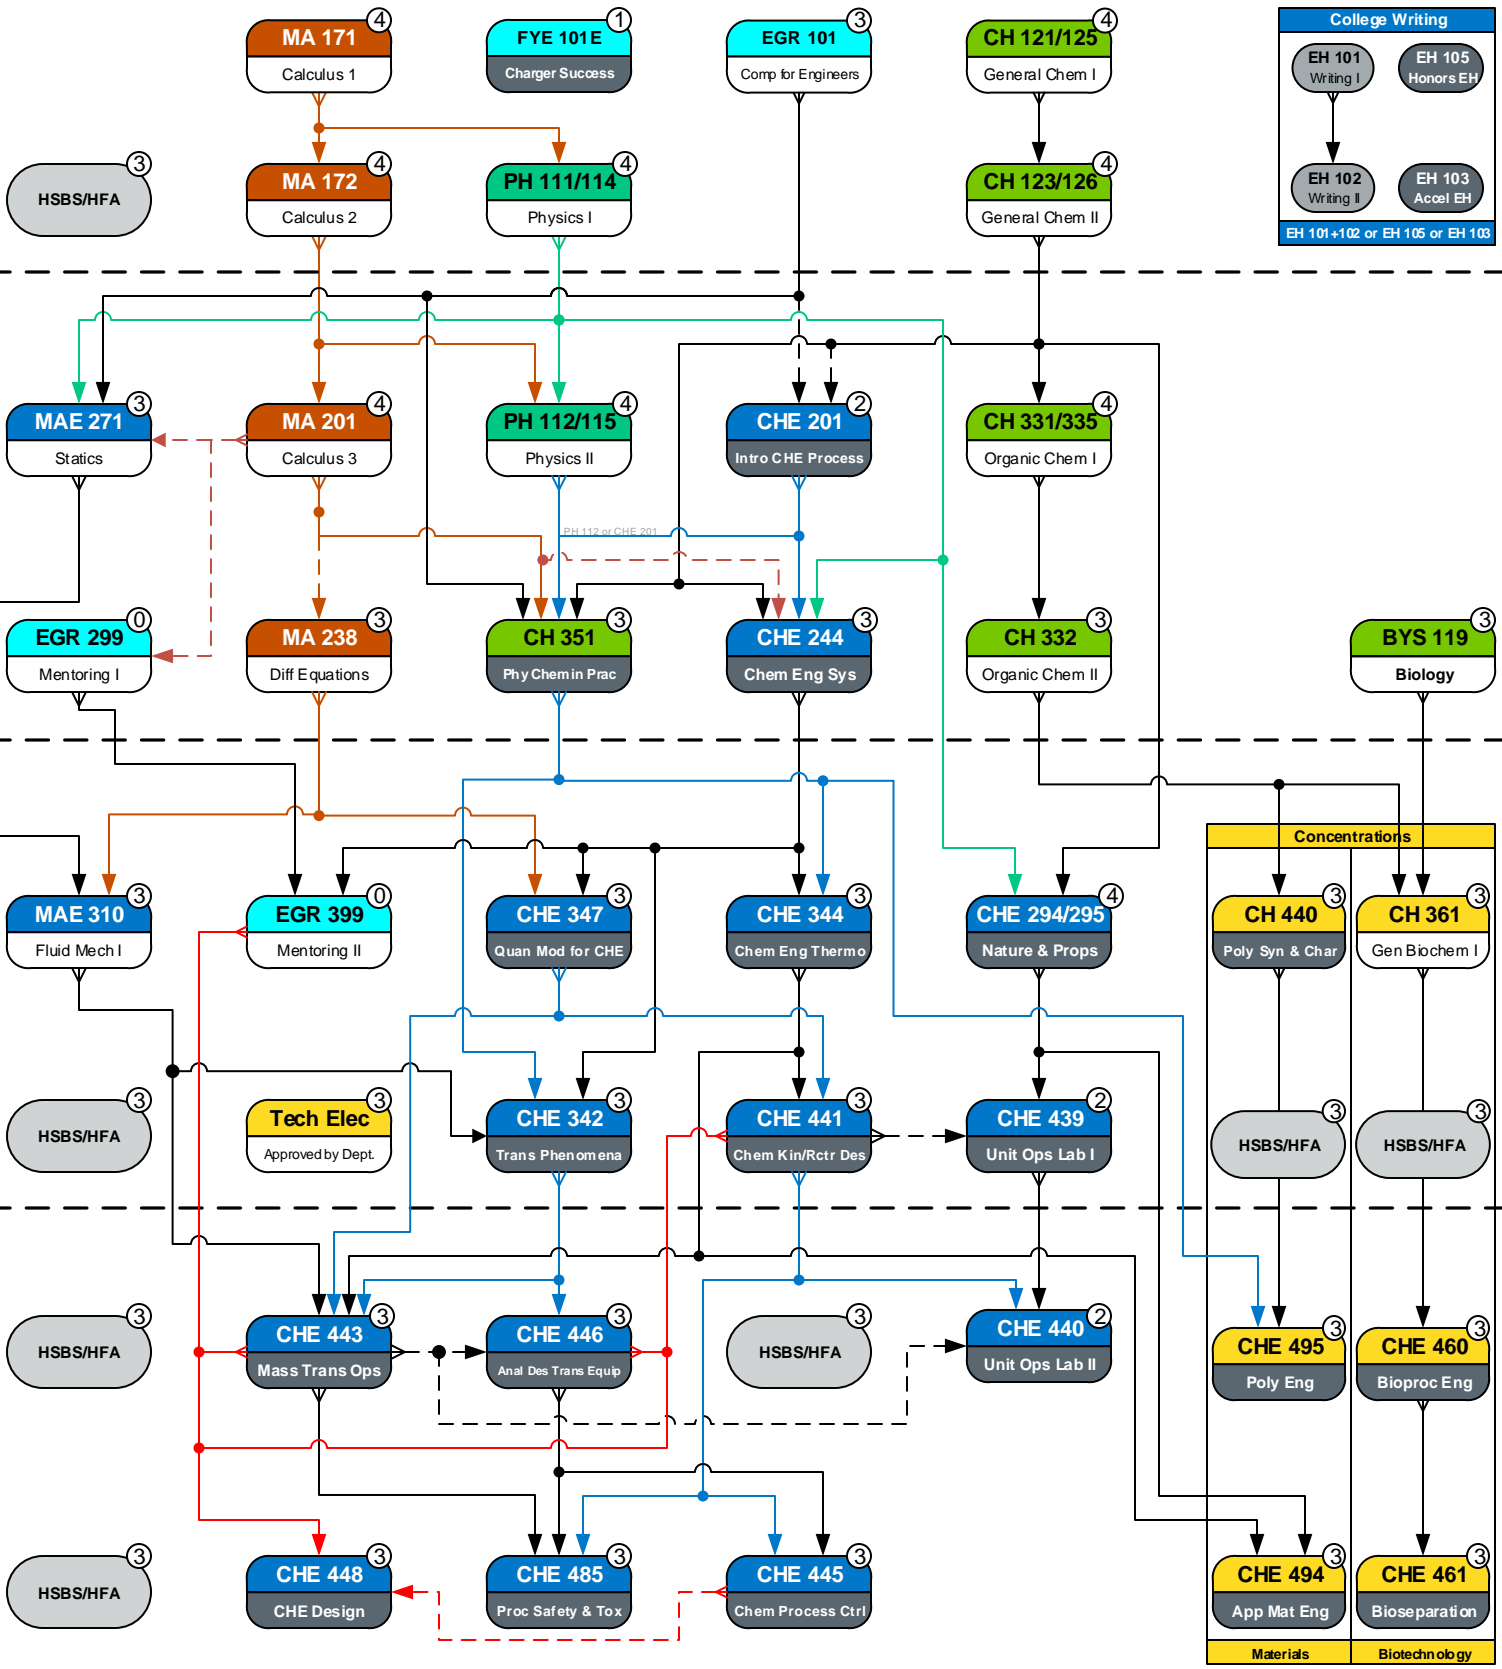

YEAR ONE

YEAR TWO

YEAR THREE

YEAR FOUR

Legend Updated: 6/17/24	Mathematics	Engineering General	College Writing	Credit Hours
	Physics	Engineering Major	History, Social & Behavioral Science Humanity & Fine Art (HSBS/HFA)	Prerequisite
	Chemistry / Biology	Engineering Elective	Offered only in semester listed	Prereq w/concurrency
	HSBS/HFA			

Note: No ET (Engineering Technology) courses may be used to satisfy degree requirements.